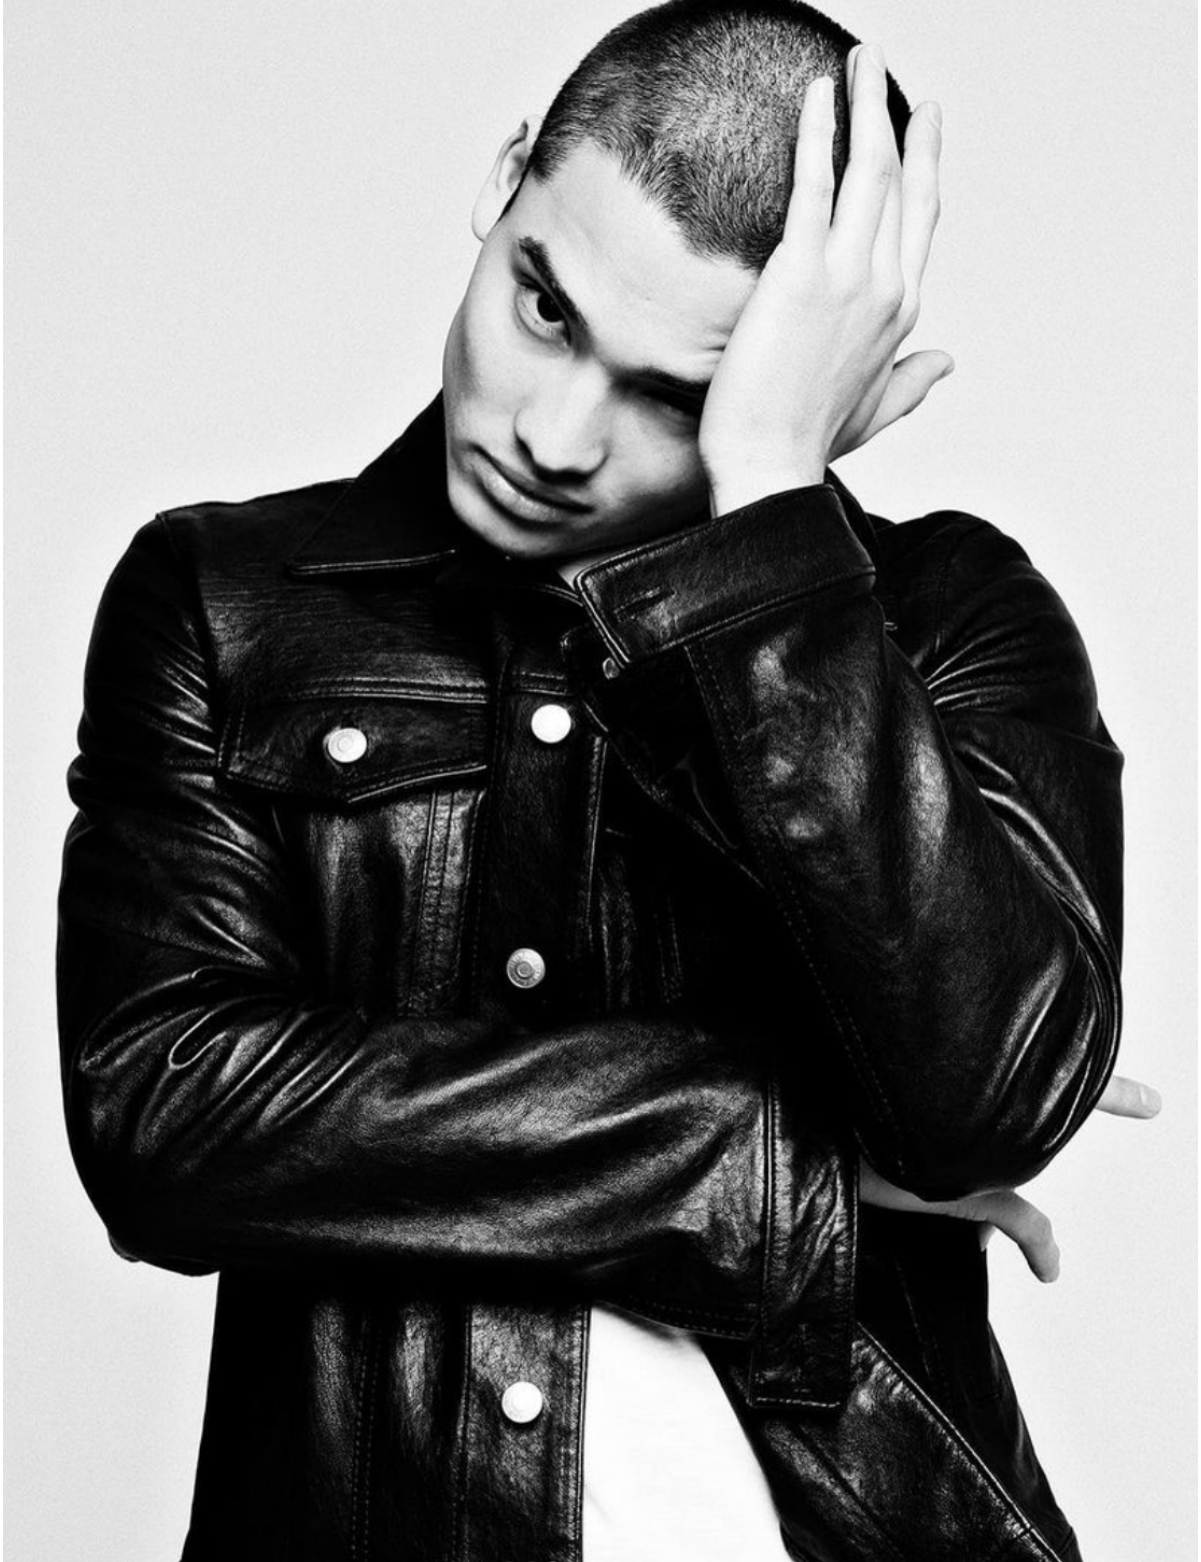

SEBASTIAN MATARRESE

height 6'0.5 · bust 39" · waist 30.5" · hips 38" · suit 50
shoes size 43 EU/12 US/8 UK · hair brown · eyes brown

MGM
MODELS

MGM
MODELS

SEBASTIAN MATARRESE

height 6'0.5 · bust 39" · waist 30.5" · hips 38" · suit 50
shoes size 43 EU/12 US/8 UK · hair brown · eyes brown